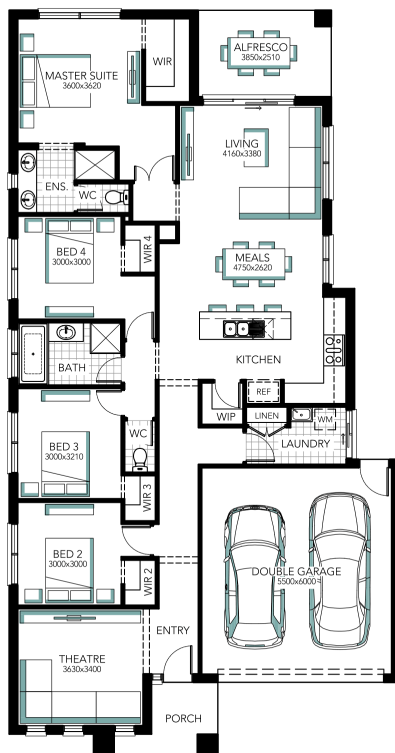

Newbury 23

ADDRESS	LOT WIDTH	LOT SIZE	HOUSE SIZE
Lot 608 Whitewater Terrace, Murray Park Estate	14.00	854.20 m ²	208.94 m ²

Your Inclusions

Gavan Schultz
0417125724
gavan.schultz@davissandershomes.com.au